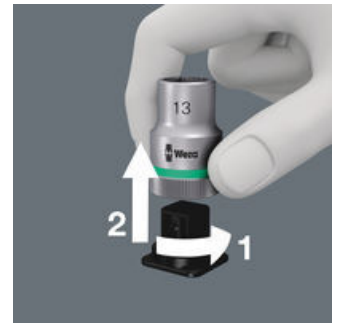

Secure hold and easy removal

The all new smooth turning mechanism guarantees both secure and rattle-free storage, yet allows easy removal of the tool.

Web link

<https://products.wera.de/en/ratchets_and_accessories_the_zyklop_ratchets_the_zyklop_ratchets_3_8_the_zyklop_metal_ratchet_switch_3_8_8100_sb_8.html>

Wera - 8100 SB 8
05004048001 - 4013288173928

Wera Werkzeuge GmbH
Korzter Straße 21-25
D-42349 Wuppertal
Tel: +49 (0)2 02 / 40 45-0
E-Mail: info@wera.de