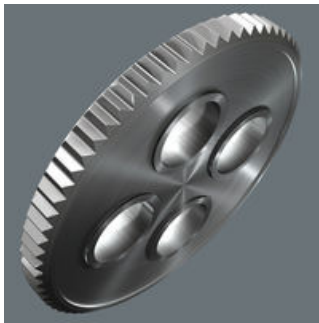

The Zyklop Metal Ratchet Switch, 3/8"

Zyklop Metal Switch

Due to the ever-more confined working environment, space is becoming more and more an issue for the application of ratchets. Our product developers therefore intensively occupied themselves with the issue of confined working spaces, and Wera has now solved this problem. The extremely slim and robust Zyklop Metal ratchet with a long lever was what emerged. When the change in direction needs to be quick, the Zyklop Metal Switch ratchet is the right tool. When the socket must not get lost and a coincidental change of direction has to be avoided at all cost, the Zyklop Metal Push is the correct choice.

Zyklop Metal Switch

Forged, full metal ratchet (chrome-molybdenum) that is extremely robust with a long service life; slim design to enable work in very confined spaces.

Reversible

Switch lever for convenient change of direction.

The Zyklop Metal Ratchet Switch, 3/8"

Small return angle

Fine-pitched with 72 teeth for a return angle of only 5°

Take it easy tool finder system

Take it easy tool finder system - with profile and size colour-coding for quick and easy tool selection. Colour-coded system for hexagon drive screws (L-Keys, Zyklop bit sockets), external hex drive screws and nuts (Joker wrenches, Zyklop sockets and Zyklop bit sockets with holding function), and TORX® drive screws (L-Keys, Zyklop bit sockets).

Secure hold and easy removal

The all new smooth turning mechanism guarantees both secure and rattle-free storage, yet allows easy removal of the tool.

Web link

https://products.wera.de/en/ratchets_and_accessories_the_zyklop_ratchets_the_zyklop_ratchets_3_8_the_zyklop_metal_ratchet_switch_3_8_8100_sb_8.html